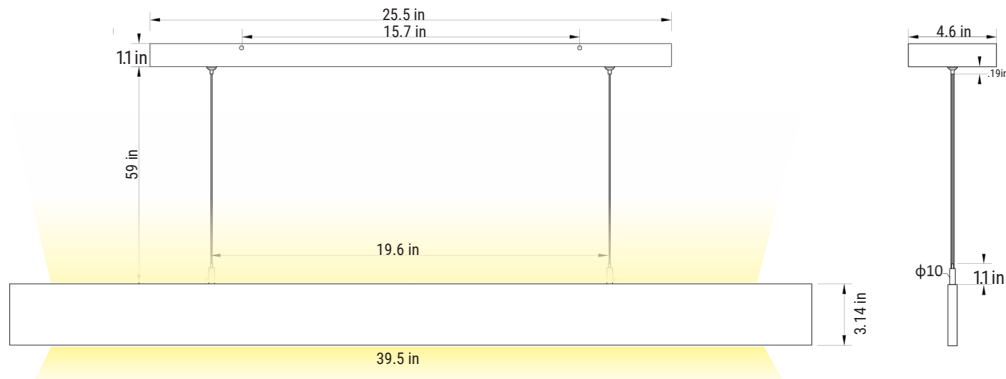

PRODUCT	SLLF	
SIZE	40"	60"
WATTAGE	30W	45W
LUMENS	1800 lm	2800 lm

SLLF-L100