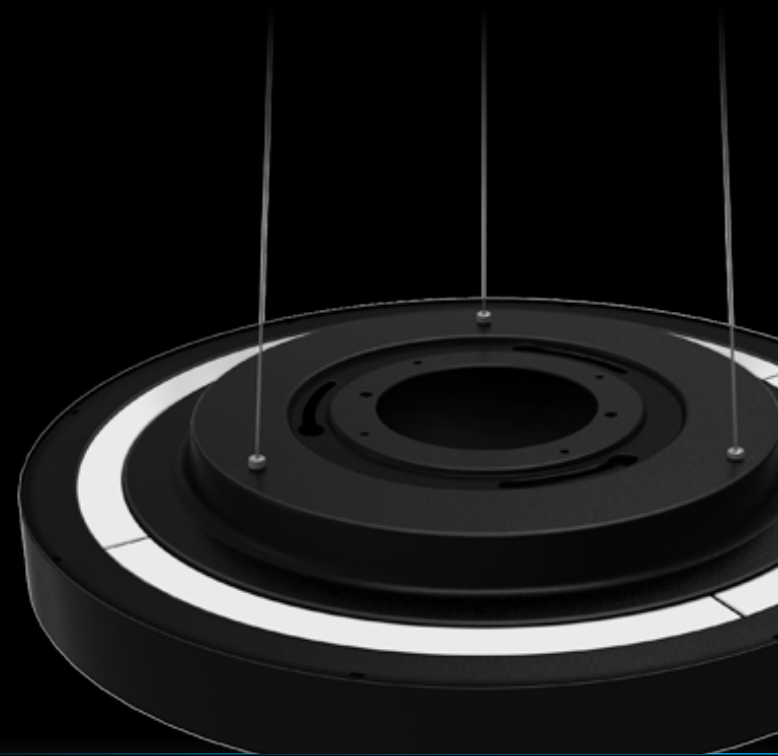

SOL

ARCHITECTURAL ROUND

ARCHITECTURAL BRILLIANCE

MODERN PENDANT

ENHANCED INDOOR ILLUMINATION

Our SOL is the perfect for modern indoor illumination. The SOL carries multiple diameters, color temperatures and mounting options that will enhance any professional interior. This fixture has amazing downlight and up-light when suspended.

5 AVAILABLE SIZES | UP & DOWN LIGHT ILLUMINATION

HALO ILLUMINATION

SOL DISTRIBUTION & MOUNTING

CHOICE AT YOUR FINGERTIPS

The SOL can be surface mounted or suspended and has an uplight feature that presents an impressive visual effect regardless of mounting type. The frosted lens provides soft, uniform illumination for improved visual comfort.

CHOOSE BETWEEN
DIRECT & INDIRECT LIGHT OR DIRECT LIGHT

CEILING MOUNTED

OR

SUSPENDED/PENDANT MOUNTED

MULTIPLE FINISHES

RANGE OF COLOR OPTIONS

BLACK

WHITE