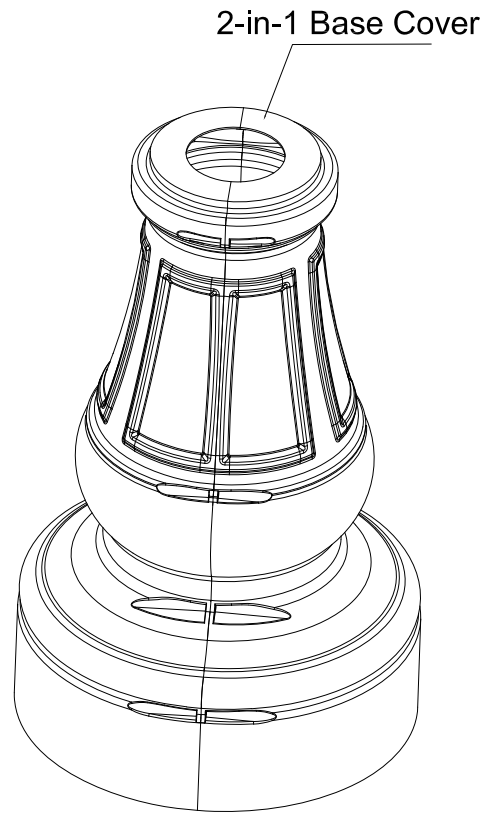

) "k

Material: ADC12 Aluminum alloy  
Weight: 11.7Lbs