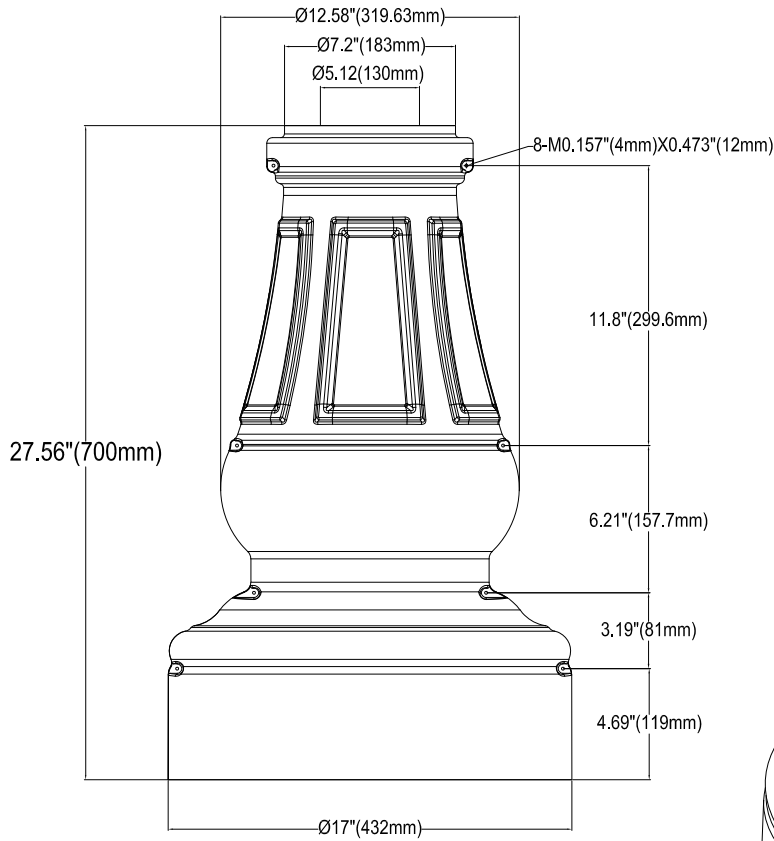

) "k

Material: ADC12 Aluminum alloy  
Weight: 11.7Lbs