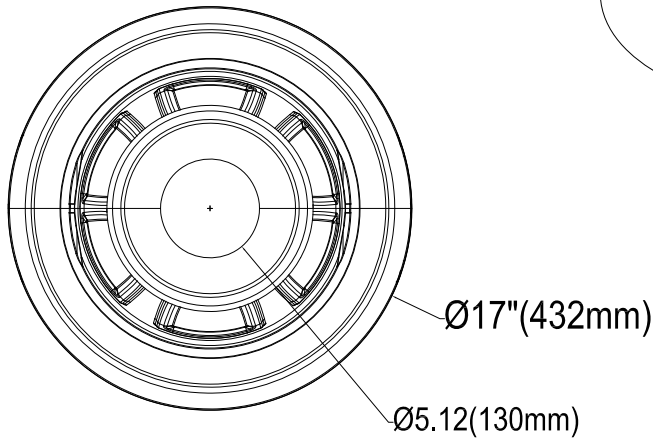

) "k

Material: ADC12 Aluminum alloy  
Weight: 11.7Lbs