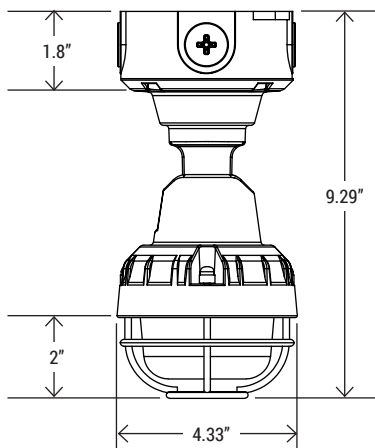

TECHNICAL SUMMARY

WATTAGE:	18/15/13W changeable in 5000K, Red, Blue and Green LED
LUMEN/EFFICACY	2500/2000/1600LM at 5000K white light
INPUT VOLTAGE	120-277Vac
AVAILABLE CCT/CRI	5000K, Red, Green, Blue, CCT changeable, >80CRI at 5000K
CONTROL	On/off with 0-10V driver
VALIDATIONS	UL & cUL wet location Listed, IP65 rated, IK10, FCC, RoHS
LIFETIME	L90>50,000 hours, 5 year warranty
SURGE PROTECTION	10Kv SPU
OPERATION TEMP.	-40F - 104F
FINISH	Aluminum

*Delivered lumen may vary, refer to photometric for full performance data

DIMENSIONS

WEIGHT: 4 lbs

DFU COLOR

Vandal Resistant Utility Luminaire with Color

MODEL NO.	TYPE	PROJECT/DATE
-----------	------	--------------