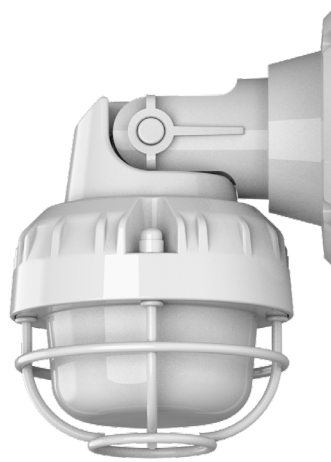

DFU COLOR

Vandal Resistant Utility Luminaire with Color

MODEL NO.	TYPE	PROJECT/DATE
-----------	------	--------------

KEY FEATURES

- Compact and slim profile IP65/IK10 rated cast-aluminum housing
- Adjustable arm can be used for wall or ceiling mount
- Optional new construction J-box with side knockout for power leads
- Field changeable between 5000K, Red, Green, Blue color

*Delivered lumen may vary, refer to photometric for full performance data

DIMENSIONS

WEIGHT: 4 lbs

DFU COLOR

Vandal Resistant Utility Luminaire with Color

MODEL NO.	TYPE	PROJECT/DATE
-----------	------	--------------

ORDERING INFORMATION

*Additional cost and/or lead time on customized fixtures may apply.

<input type="text"/>	-	<input type="text"/>	-	<input type="text"/>	-	<input type="text"/>	-	<input type="text"/>
Series	Lumen Package	Voltage	CCT	Control	Mounting			
DFU Vandal Resistant Utility Luminaire	25LC - (2500/2000/1600LM at 5000K white light)	U - (120-277V)	RGB5 - (R/G/B/5000K Changeable)	C1 - (on/off with 0-10V dimming driver)	NC - (New construction with J-box mount) RT - (Retrofit to existing J-box)			

MOUNTING OPTIONS

NC
New construction with J-box mount

RT
Retrofit to existing J-box

SPECIFICATIONS

CONSTRUCTION

Cast-aluminum housing with stainless steel tamper-proof screws.

FINISH

Powder coated in aluminum finish.