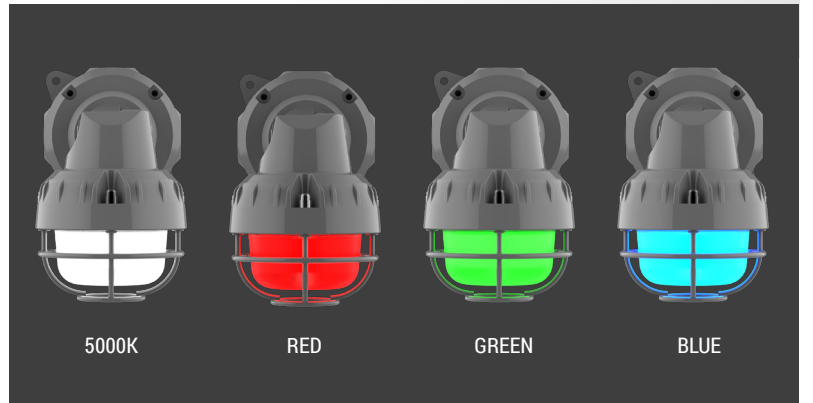

DFU COLOR

Vandal Resistant Utility Luminaire with Color

MODEL NO.	TYPE	PROJECT/DATE
-----------	------	--------------

KEY FEATURES

- Compact and slim profile IP65/IK10 rated cast-aluminum housing
- Adjustable arm can be used for wall or ceiling mount
- Optional new construction J-box with side knockout for power leads
- Field changeable between 5000K, Red, Green, Blue color

TECHNICAL SUMMARY

WATTAGE:	18/15/13W changeable in 5000K, Red, Blue and Green LED
LUMEN/EFFICACY	2500/2000/1600LM at 5000K white light
INPUT VOLTAGE	120-277Vac
AVAILABLE CCT/CRI	5000K, Red, Green, Blue, CCT changeable, >80CRI at 5000K
CONTROL	On/off with 0-10V driver
VALIDATIONS	UL & cUL wet location Listed, IP65 rated, IK10, FCC, RoHS
LIFETIME	L90>50,000 hours, 5 year warranty
SURGE PROTECTION	10Kv SPU
OPERATION TEMP.	-40F - 104F
FINISH	Aluminum

*Delivered lumen may vary, refer to photometric for full performance data

DIMENSIONS

WEIGHT: 4 lbs

DFU COLOR

Vandal Resistant Utility Luminaire with Color

MODEL NO.	TYPE	PROJECT/DATE
-----------	------	--------------

MOUNTING OPTIONS

NC
New construction with J-box mount

RT
Retrofit to existing J-box

SPECIFICATIONS

CONSTRUCTION

Cast-aluminum housing with stainless steel tamper-proof screws.

FINISH

Powder coated in aluminum finish.