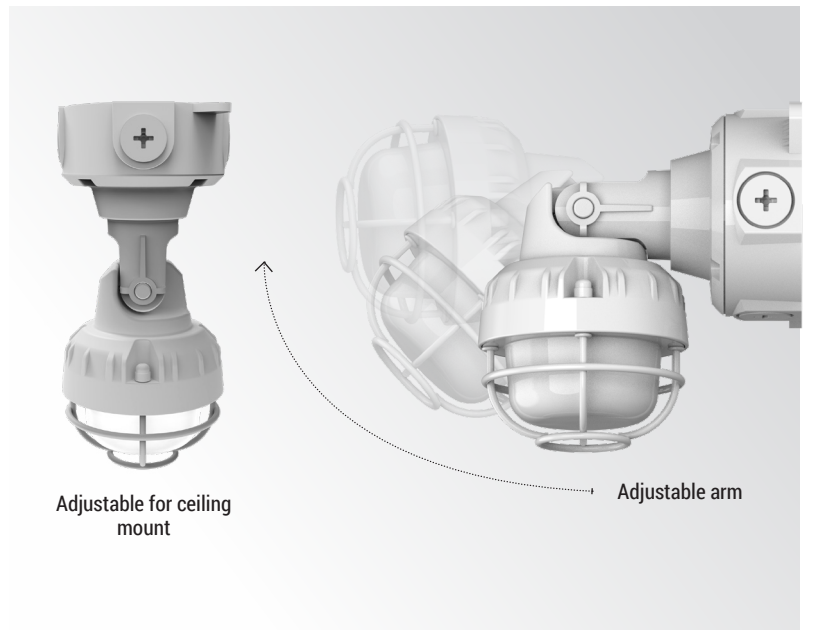

DFU COLOR

Vandal Resistant Utility Luminaire with Color

MODEL NO.	TYPE	PROJECT/DATE
-----------	------	--------------

KEY FEATURES

- Compact and slim profile IP65/IK10 rated cast-aluminum housing
- Adjustable arm can be used for wall or ceiling mount
- Optional new construction J-box with side knockout for power leads
- Field changeable between 5000K, Red, Green, Blue color

TECHNICAL SUMMARY

WATTAGE:	18/15/13W changeable in 5000K, Red, Blue and Green LED
LUMEN/EFFICACY	2500/2000/1600LM at 5000K white light
INPUT VOLTAGE	120-277Vac
AVAILABLE CCT/CRI	5000K, Red, Green, Blue, CCT changeable, >80CRI at 5000K
CONTROL	On/off with 0-10V driver
VALIDATIONS	UL & cUL wet location Listed, IP65 rated, IK10, FCC, RoHS
LIFETIME	L90>50,000 hours, 5 year warranty
SURGE PROTECTION	10Kv SPU
OPERATION TEMP.	-40F - 104F
FINISH	Aluminum

*Delivered lumen may vary, refer to photometric for full performance data

DIMENSIONS

WEIGHT: 4 lbs

DFU COLOR

Vandal Resistant Utility Luminaire with Color

MODEL NO.	TYPE	PROJECT/DATE
-----------	------	--------------

MOUNTING OPTIONS

NC
New construction with J-box mount

RT
Retrofit to existing J-box

SPECIFICATIONS

CONSTRUCTION

Cast-aluminum housing with stainless steel tamper-proof screws.

FINISH

Powder coated in aluminum finish.