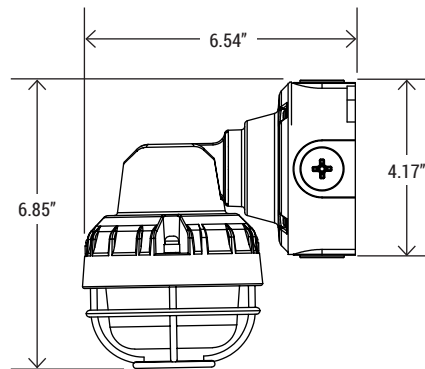

TECHNICAL SUMMARY

WATTAGE:	18/15/13W changeable in 5000K, Red, Blue and Green LED
LUMEN/EFFICACY	2500/2000/1600LM at 5000K white light
INPUT VOLTAGE	120-277Vac
AVAILABLE CCT/CRI	5000K, Red, Green, Blue, CCT changeable, >80CRI at 5000K
CONTROL	On/off with 0-10V driver
VALIDATIONS	UL & cUL wet location Listed, IP65 rated, IK10, FCC, RoHS
LIFETIME	L90>50,000 hours, 5 year warranty
SURGE PROTECTION	10Kv SPU
OPERATION TEMP.	-40F - 104F
FINISH	Aluminum

*Delivered lumen may vary, refer to photometric for full performance data

DIMENSIONS

WEIGHT: 4 lbs

DFU COLOR

Vandal Resistant Utility Luminaire with Color

MODEL NO.	TYPE	PROJECT/DATE
-----------	------	--------------