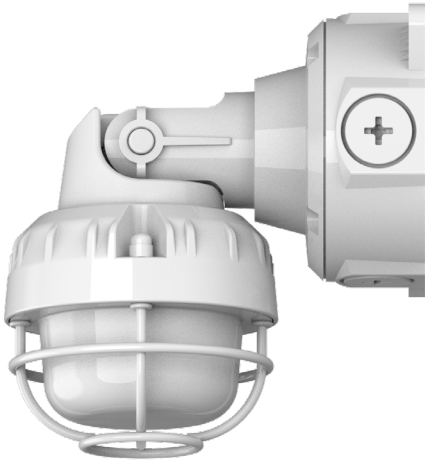

DFU COLOR

Vandal Resistant Utility Luminaire with Color

MODEL NO.	TYPE	PROJECT/DATE
-----------	------	--------------

KEY FEATURES

- Compact and slim profile IP65/IK10 rated cast-aluminum housing
- Adjustable arm can be used for wall or ceiling mount
- Optional new construction J-box with side knockout for power leads
- Field changeable between 5000K, Red, Green, Blue color

TECHNICAL SUMMARY

WATTAGE:	18/15/13W changeable in 5000K, Red, Blue and Green LED
LUMEN/EFFICACY	2500/2000/1600LM at 5000K white light
INPUT VOLTAGE	120-277Vac
AVAILABLE CCT/CRI	5000K, Red, Green, Blue, CCT changeable, >80CRI at 5000K
CONTROL	On/off with 0-10V driver
VALIDATIONS	UL & cUL wet location Listed, IP65 rated, IK10, FCC, RoHS
LIFETIME	L90>50,000 hours, 5 year warranty
SURGE PROTECTION	10Kv SPU
OPERATION TEMP.	-40F - 104F
FINISH	Aluminum

*Delivered lumen may vary, refer to photometric for full performance data

DIMENSIONS

WEIGHT: 4 lbs

DFU COLOR

Vandal Resistant Utility Luminaire with Color

MODEL NO.	TYPE	PROJECT/DATE
-----------	------	--------------

MOUNTING OPTIONS

NC
New construction with J-box mount

RT
Retrofit to existing J-box

SPECIFICATIONS

CONSTRUCTION

Cast-aluminum housing with stainless steel tamper-proof screws.

FINISH

Powder coated in aluminum finish.