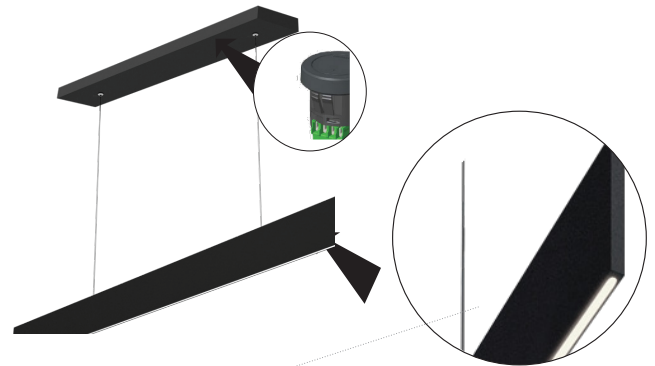

DASH

Slim Pendant

MODEL NO.	TYPE	PROJECT/DATE
-----------	------	--------------

ORDERING INFORMATION

*Additional cost and/or lead time on customized fixtures may apply.

	-		-		-		-	
Series	Size	Lumens Package	CCT	Finish	Control*			
SLLF - (Dash Slim Pendant)	L100 - (40")	18L - (1800 lm/30W)	30K - (3000K) 35K - (3500K) 40K - (4000K)	BK - (Black) WH - (White) WG - (Woodgrain) RAL - (Custom Color)*	A1* - Lutron Athena wireless dimming (A-WN-D01-RF) A2* - Lutron Athena with Bi-level occupancy & daylight (A-WN-D01-OCC)			
	L150 - (60")	28L - (2800 lm/45W)						

ACCESSORIES

A2 A-WN-D01-RF-WH
Static White Athena Lighting Control
(Shown in White)

A2 A-WN-D01-OCC-WH
Static White bi-level Athena pir with daylight harvesting
(Shown in White)

A1A-WN-D01-RF-BL
Static White Athena Lighting Control
(Shown in Black)

A2 A-WN-D01-OCC-BL
Static White bi-level Athena pir with daylight harvesting
(Shown in Black)

Minimal aesthetic suspended linear fixture with only 0.3" aperture and direct/indirect distributions that achieves the ideal illumination in any interior space.