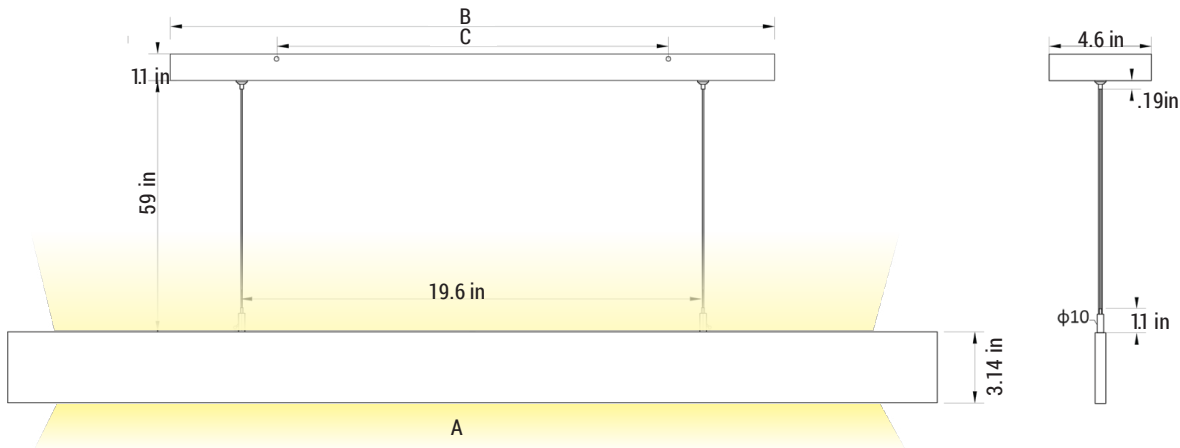

SIZE	40", 60"
WATTAGE	40": 30W 60": 45W
LUMEN/EFFICACY*	40": 1800LM; 60LM/W 60": 2800LM; 60LM/W
INPUT VOLTAGE	120-277Vac
AVAILABLE CCT/CRI	30K, 35K, 40K; 80CRI
CONTROL	0-10V 10%, Athena Wireless Controls
VALIDATION	cETL & ETL Damp Location listed, FCC, RoHS
DISTRIBUTION	25% uplight, 75% downlight
LIFETIME/WARRANTY	L70>56,000 HRS, 5 YR warranty
OPERATION TEMP	-4°F ~ 104°F
FINISH	Black, White, Woodgrain, Custom

Woodgrain Finish

White Finish

Black Finish

*Delivered lumen may vary, refer to photometric for full performance data

DIMENSIONS

	WEIGHT	A	B	C
SLLF-L100	8.8 lbs	39.5"	25.5"	15.7"
SLLF-L150	10.5lbs	57.6"	33.4"	23.6"

DASH

Slim Pendant

MODEL NO.	TYPE	PROJECT/DATE
-----------	------	--------------

ORDERING INFORMATION

*Additional cost and/or lead time on customized fixtures may apply.

	-		-		-		-	
Series	Size	Lumens Package	CCT	Finish	Control*			
SLLF - (Dash Slim Pendant)	L100 - (40")	18L - (1800 lm/30W)	30K - (3000K) 35K - (3500K) 40K - (4000K)	BK - (Black) WH - (White) WG - (Woodgrain) RAL - (Custom Color)*	A1* - Lutron Athena wireless dimming (A-WN-D01-RF) A2* - Lutron Athena with Bi-level occupancy & daylight (A-WN-D01-OCC)			
	L150 - (60")	28L - (2800 lm/45W)						