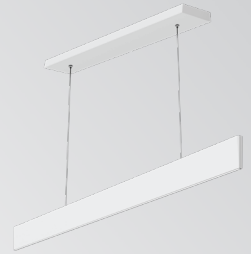

DASH

Slim Pendant

MODEL NO.	TYPE	PROJECT/DATE
-----------	------	--------------

KEY FEATURES

- Modern stylish and super slim
- Downlight along with special uplight feature
- Dimming technology

TECHNICAL SUMMARY

Woodgrain Finish

White Finish

Black Finish

*Delivered lumen may vary, refer to photometric for full performance data

DIMENSIONS

	WEIGHT	A	B	C
SLLF-L100	8.8 lbs	39.5"	25.5"	15.7"
SLLF-L150	10.5lbs	57.6"	33.4"	23.6"

A2 A-WN-D01-OCC-BL
Static White bi-level Athena pir with daylight harvesting
(Shown in Black)

Minimal aesthetic suspended linear fixture with only 0.3" aperture and direct/indirect distributions that achieves the ideal illumination in any interior space.

SPECIFICATIONS

CONSTRUCTION

One-piece die-casted steel housing.

FINISH

Powder-coated finish. Black, White, Woodgrain, or RAL code.

OPTICS

0.3" width acrylic cosmetic diffuser secured to the housing to ensure uniform illumination.