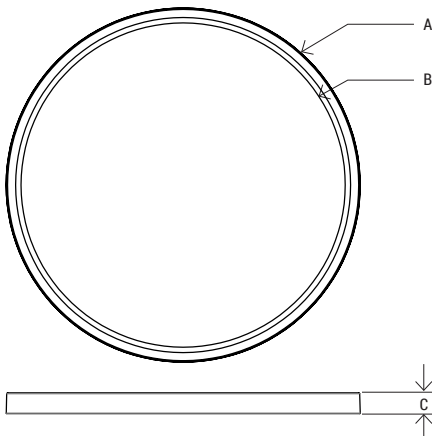

MODEL NO.	TYPE	PROJECT/DATE
-----------	------	--------------

KEY FEATURES

- Slim minimalistic designed large aperture luminaire
- Available for pendant and surface mount application
- CCT changeable with unobtrusive edge-lite illumination

TECHNICAL SUMMARY

SIZE:	12", 16", 24"
WATTAGE:	15W (12"), 25W (16"), 40W (24")
LUMEN*	1200LM (12"), 2000LM (16"), 3200LM (24")
EFFICACY	80LM/W
INPUT VOLTAGE	120-277Vac
AVAILABLE CCT	2700K/3000K/3500K/4000K/5000K Color changeable
CRI	90CRI
CONTROL	Triac @ 120V
VALIDATIONS	ETL & cETLdamp location listed, Title 24 JA8-2022 compliant, FCC, RoHS compliant
LIFETIME	L70>54,000 hours, 5 year warranty
OPERATION TEMP.	32°F ~ 104°F
MOUNTING	Surface, Pendant
FINISH	White, Black

*Delivered lumen may vary, refer to photometric for full performance data

DIMENSIONS

Model No.	A	B	C	WEIGHT
ELR-12	11.5"	10.2"	.94"	2 lbs
ELR-16	15.6"	14.3"	.94"	3 lbs
ELR-24	23.6"	21.87"	1"	8 lbs

MODEL NO.	TYPE	PROJECT/DATE
-----------	------	--------------

MOUNTING

Surface, Pendant (rod pendant for 12"/16", cable pendant for 24"). Surface mount directly to an industry standard 4" metal or plastic octagon junction box with 3-1/2" junction box screw-hole spacing. Luminaire provided with leads for direct wire connection in junction box.