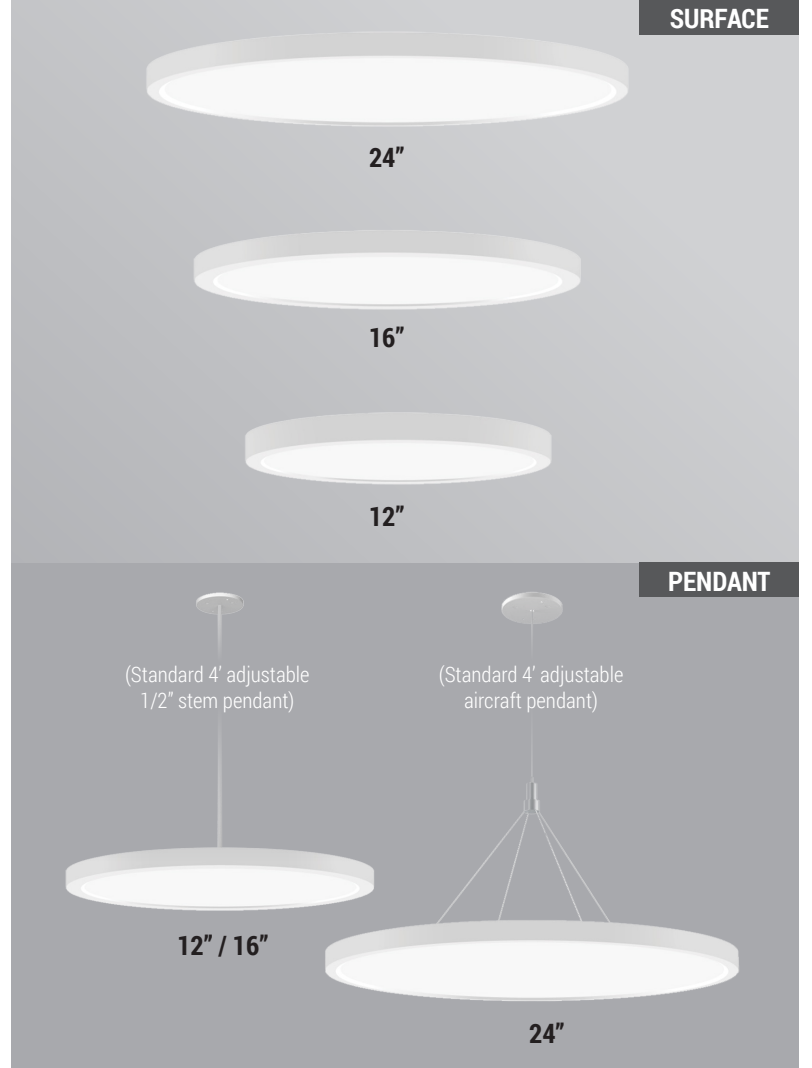

MODEL NO.	TYPE	PROJECT/DATE
-----------	------	--------------

KEY FEATURES

- Slim minimalistic designed large aperture luminaire
- Available for pendant and surface mount application
- CCT changeable with unobtrusive edge-lite illumination

TECHNICAL SUMMARY

SIZE:	12", 16", 24"
WATTAGE:	15W (12"), 25W (16"), 40W (24")
LUMEN*	1200LM (12"), 2000LM (16"), 3200LM (24")
EFFICACY	80LM/W
INPUT VOLTAGE	120-277Vac
AVAILABLE CCT	2700K/3000K/3500K/4000K/5000K Color changeable
CRI	90CRI
CONTROL	Triac @ 120V
VALIDATIONS	ETL & cETLdamp location listed, Title 24 JA8-2022 compliant, FCC, RoHS compliant
LIFETIME	L70>54,000 hours, 5 year warranty
OPERATION TEMP.	32°F ~ 104°F
MOUNTING	Surface, Pendant
FINISH	White, Black

*Delivered lumen may vary, refer to photometric for full performance data

DIMENSIONS

Model No.	A	B	C	WEIGHT
ELR-12	11.5"	10.2"	.94"	2 lbs
ELR-16	15.6"	14.3"	.94"	3 lbs
ELR-24	23.6"	21.87"	1"	8 lbs

MODEL NO.	TYPE	PROJECT/DATE
-----------	------	--------------

MOUNTING

Surface, Pendant (rod pendant for 12"/16", cable pendant for 24"). Surface mount directly to an industry standard 4" metal or plastic octagon junction box with 3-1/2" junction box screw-hole spacing. Luminaire provided with leads for direct wire connection in junction box.