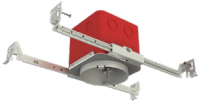

MODEL NO.	TYPE	PROJECT/DATE
-----------	------	--------------

KEY FEATURES

- Slim minimalistic designed large aperture luminaire
- Available for pendant and surface mount application
- CCT changeable with unobtrusive edge-lite illumination

*Delivered lumen may vary, refer to photometric for full performance data

DIMENSIONS

Model No.	A	B	C	WEIGHT
ELR-12	11.5"	10.2"	.94"	2 lbs
ELR-16	15.6"	14.3"	.94"	3 lbs
ELR-24	23.6"	21.87"	1"	8 lbs

MODEL NO.	TYPE	PROJECT/DATE
-----------	------	--------------

*AVAILABLE ACCESSORIES: (SOLD SEPARATELY)

MFR4
4" IC Fire Rated Metallic
Electrical J-box housing

*Accessories

MFR4 - 4" Fire rated metallic electrical j-box housing

SPECIFICATIONS

CONSTRUCTION

Damp location rated non-conductive PC housing with unobtrusive, less than 1" deep profile solid ring, integrated aluminum heat sink.