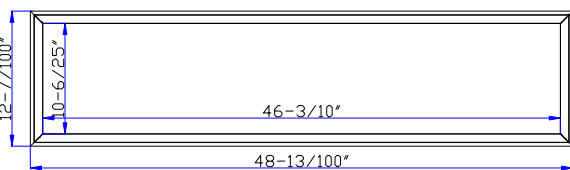

HORIZON REGRESS MOUNT KIT

1ft x 4ft / 2ft x 2ft / 2ft x 4ft

1X4 HORIZON REGRESS MOUNT KIT
HRK14

2X2 HORIZON REGRESS MOUNT KIT
HRK22

2X4 HORIZON REGRESS MOUNT KIT
HRK24

DIMENSIONS

HORIZON REGRESS MOUNT KIT
HRK14, HRK22, HRK24