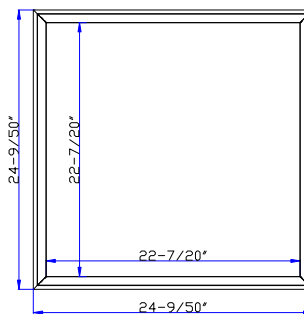

2X2 HORIZON REGRESS MOUNT KIT
HRK22