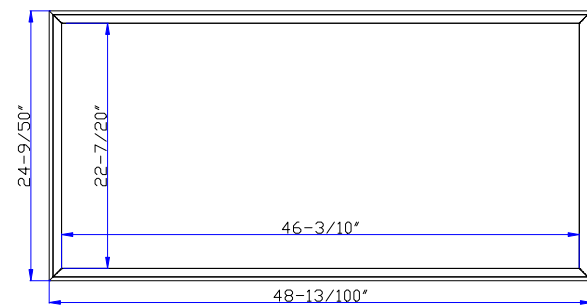

2X4 HORIZON REGRESS MOUNT KIT
HRK24